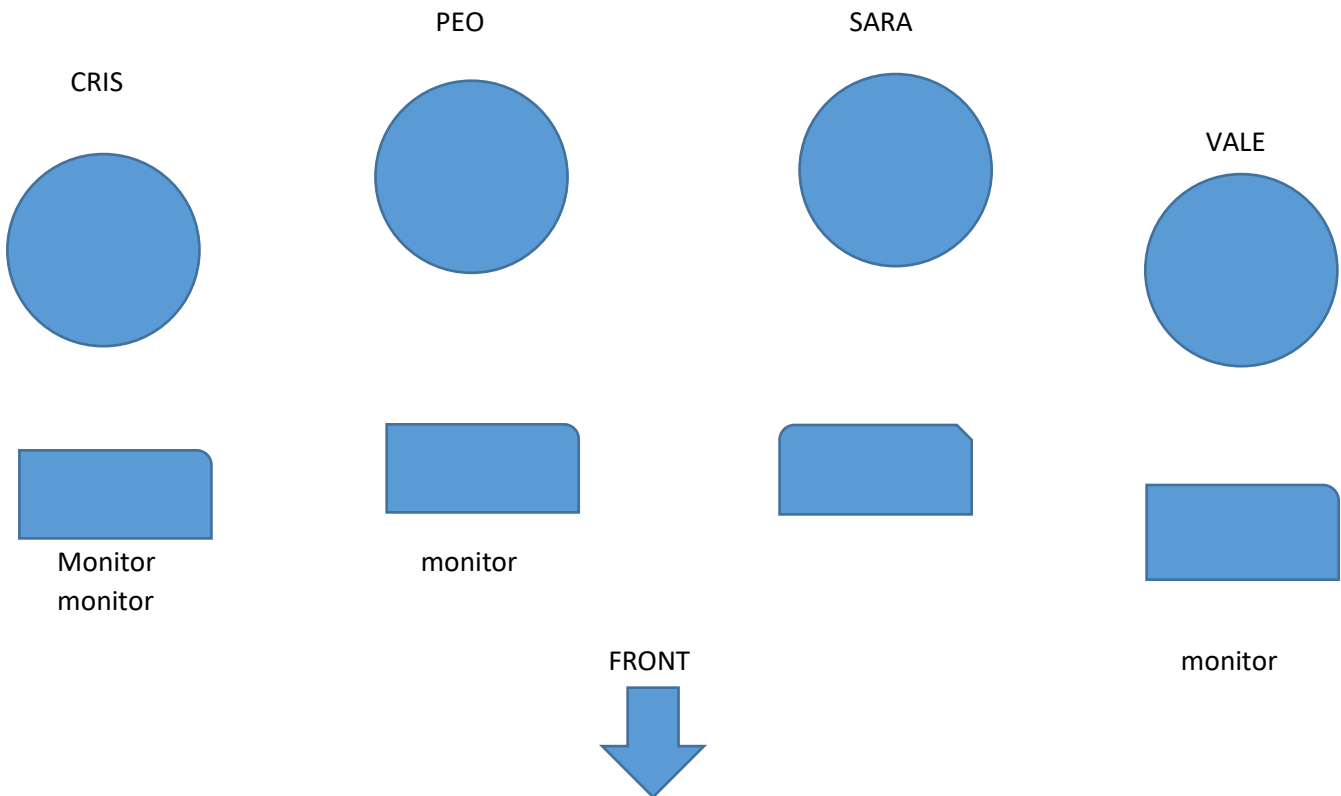

PANIGHIRÖL Stageplan

CRIS : FLUTE = 1 SHURE SM 58

VALE : VOICE & GLOKEN = 1 SHURE SM 58 / 1 MIC. CONDENSER

PEO : GUITAR & VOICE & PERCUSSION = 1 DBOX / 1 SHURE SM 58 / 1 SHURE SM 57 / 1 AKG 111

SARA : GUITAR & MANDOLIN & VOICE = 1 DBOX / 1 MIC. CONDENSER / 1 SHURE SM 58

4 MONITOR

4 CHAIR (SEDIE)

MIXER MIN. 12 CHANNEL